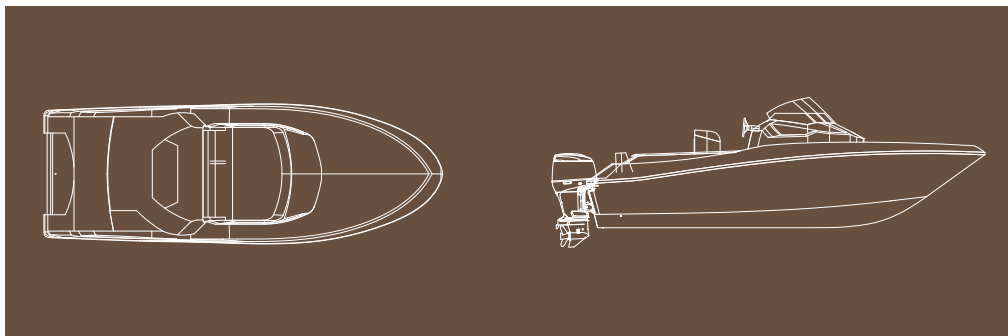

CAP 28 WA

HAVE YOUR PERFECT DAY

## TECHNICAL FEATURES

LENGTH O.A.	8,15 mt
BEAM O.A.	2,75 mt
WEIGHT (approx.)	2.100 kg
MAX. PEOPLE ON BOARD	N° 8/10
ENGINES	1 XXL / 2 XL
MAX. POWER	450 HP
CERTIFICATION CE	B/C