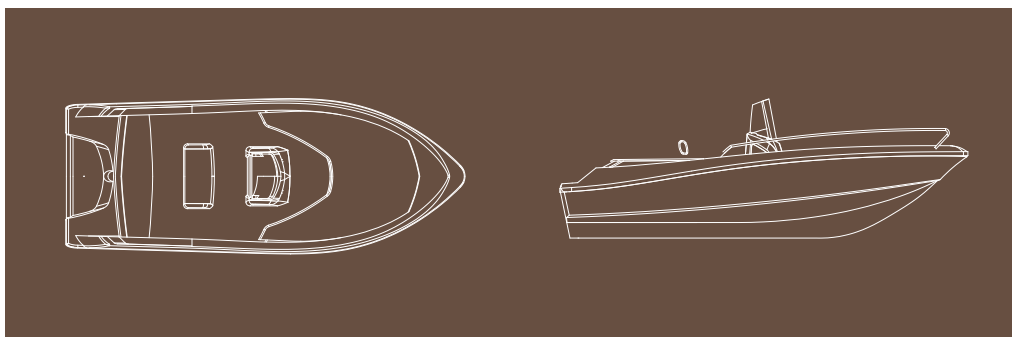

# CAP 520 OPEN

## TECHNICAL FEATURES

LENGTH O.A. 5,20 mt

BEAM O.A. 2,10 mt

WEIGHT (approx.) 550 kg

MAX. PEOPLE ON BOARD N° 6

ENGINES 1 L

MAX. POWER 100 HP

CERTIFICATION CE C