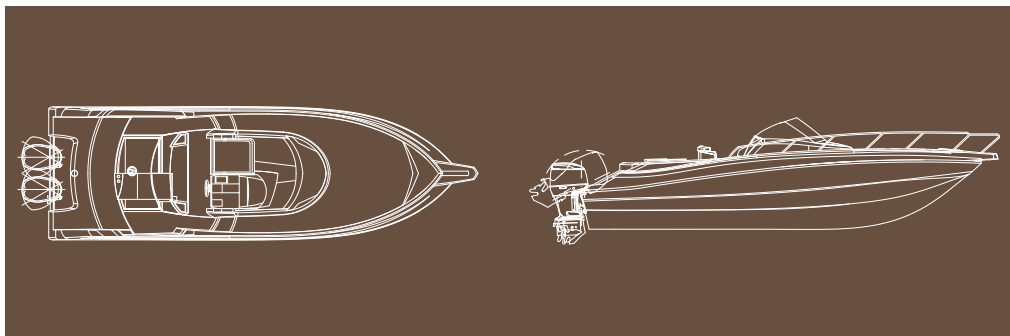

CAP 32 WA

An aerial photograph of a white speedboat with two outboard motors, moving across clear turquoise water. Four people are on board: two men at the helm and two women in swimwear at the bow. The boat is leaving a white wake. In the bottom right corner, a rocky coastline with some greenery is visible.

# CARP 32 VWA

MEDITERRANEAN FLAVOUR

## TECHNICAL FEATURES

LENGTH O.A. 9,70 mt

BEAM O.A. 3,00 mt

WEIGHT (approx.) 3.000 kg

MAX. PEOPLE ON BOARD N° 10

ENGINES 2 XL

MAX. POWER 600 HP

CERTIFICATION CE B